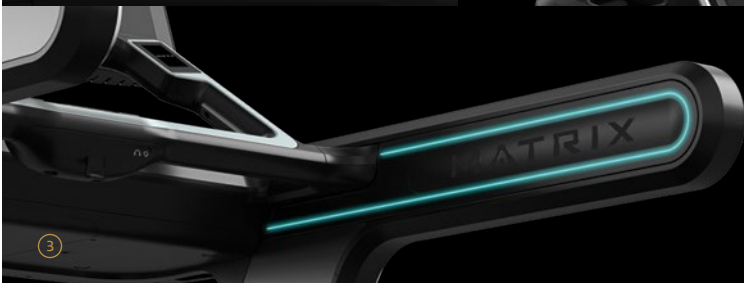

MATRIX

ONYX TREADMILL

Only the Onyx Treadmill can transform running into an exhilarating experience that invigorates the senses, all while expressing the undeniable elevation of exercise in your facility. A carefully crafted fusion of luxury accents, refined details, and immersive technology coalesce to make an indelible impression on everyone who experiences it.

- ① Interactive Touch Controls
- ② Edge-to-edge, 81 cm / 32" Touchscreen Display
- ③ Full-spectrum Ambient Lighting

ONYX TREADMILL

T-ONYX-MAX

CONSOLE

Display	81 cm / 32" class capacitive touchscreen LCD
Languages	English, German, French, Italian, Spanish, Dutch, Portuguese, Chinese-S, Chinese-T, Japanese, Korean, Swedish, Finnish, Russian, Arabic, Turkish, Polish, Welsh, Basque, Vietnamese, Somali, Danish, Thai, Malay, Catalan
Analog TV	NTSC, PAL, SECAM
Digital TV	ATSC 1.0, QAM-B, ISDB-T, ISDB-Tb, DVB-C/S/S2/T/T2
IPTV	Content: MPEG2/H262, AVC/H264 / Protocols: UDP, RTSP, HTTP, HTTPS
Pro:Idiom Compatibility	Optional; IPTV and coax
WiFi	Yes
Bluetooth	Yes; headphones, heart rate, FTMS
ANT+	Yes; heart rate
RFID Wireless Login	Yes
Connects to Apple Watch	Yes
Connects to Samsung Galaxy Watch	Yes
Made for iPhone, iPad	Yes
USB Port	Yes; device charging, device media, software updates
Wireless Charging (Qi)	Yes

FRAME

Drive System	5.0 hp AC Dynamic Response Drive System
Speed Range	0.8–23 km/h / 0.5–15 mph
Incline Range	0–18% (1,300-lb. thrust-elevation motor)
Running Surface Area	152 x 56 cm / 60" x 22"
Running Surface Type	Belt and deck
Cushioning System	Ultimate Deck
Handlebar Design	Custom molded, ergo-grip
Crossbar Controls	Yes; touchscreen controls with haptic feedback
Contact & Telemetric HR	Yes
Step-on Height	28.3 cm / 11"
Service Caster	Yes; integrated, retracting handle
Cast Aluminum End Caps	Yes
Max User Weight	227 kg / 500 lbs.
Ethernet Connectivity	Yes
Tread Sense	Yes
Assembled Dimensions	213 x 86 x 176.5 cm / 83.9" x 33.9" x 69.5"
Power Requirements	20 A dedicated circuit required